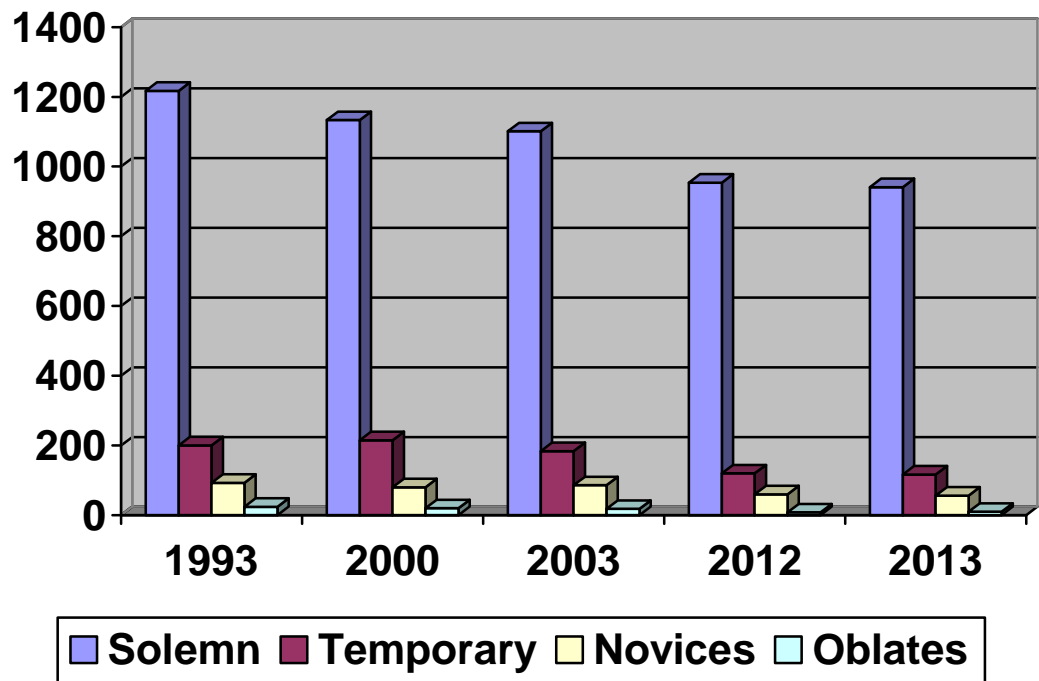

124

Priests:

ROMAN	6	ARAGON	15	MEXICO & C. AMERICA	3
LOMBARDY-VENETO	11	CASTILLE	10	S. S.AMERICA	6
FRENCH	2	CANADA	3	INDIA	2
AUSTRIAN	3	COLOMBIA	7	KOREA	2
BAVARIAN	2	OCEANIA	2	AFRICA	4
ANDALUSIAN	7	U.S.A.	3	WEST EUROPEAN	6
POLAND	13	VIETNAM	4	BENIN-TOGO	1
PORTUGAL	8	N. S.AMERICA SEPTEN.	4		

and **1** Bishop from the Province of Aragon.

The Brothers belong to

52

different countries:

ARGENTINA	12	ENGLAND	11	PANAMA	1
AUSTRALIA	19	FRANCE	28	PAPUA NEW GUINEA	19
AUSTRIA	16	GERMANY	28	PARAGUAY	1
BENIN	19	GHANA	15	PERU	17
BOLIVIA	10	HUNGARY	6	PHILIPPINES	13
BRAZIL	11	INDIA	48	POLAND	86
BURKINA FASO	1	IRELAND	25	PORTUGAL	43
CAMEROON	19	ITALY	64	SENEGAL	10
CANADA	8	JAPAN	5	SIERRA LEONE	13
CHILE	11	KENYA	1	SLOVAKIA	7
CHINA	1	KOREA	23	SPAIN	267
COLOMBIA	34	LIBERIA	2	TOGO	31
CONGO	3	MADAGASCAR	9	U.S.A.	19
CROATIA	5	MALAWI	8	VENEZUELA	8
CUBA	3	MALI	1	VIETNAM	97
CZECH REPUBLIC	6	MEXICO	17	ZAMBIA	6
EAST TIMOR	5	MOZAMBIQUE	6		
ECUADOR	3	NEW ZEALAND	3